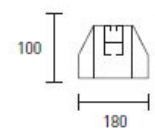

Artiplastic® Black Rubber Floor Support Technical data and performance declaration

Specification:

- Material: UV resistant recycled rubber. Rubber is recycled Styrene Butadiene rubber (Black SBR) reclaimed truck/lorry/car tires.
- Color: Black rubber
- Temperature of correct work: -30°C +80°C
- Maximum weight for single support: please see below details
- Supplied with: 2 screws + 2 washers + 2 nuts M10 x 30 (each piece)
- Section 100 mm height x 180 mm width
- Length available: 400 mm, 600 mm and 1000mm
- Measure tolerance: +/- 2 mm

SUPPORTO A PAVIMENTO IN GOMMA RUBBER FLOOR SUPPORTS

L	400 mm	600 mm	1000 mm
CODE	0400 SGN	0600 SGN	1000 SGN
PACKAGING	2	2	2
COLOR	NERO / BLACK	NERO / BLACK	NERO / BLACK

Weight specification:

ITEM	MAX WHEIGHT [kg]
0400SGN	250
0600SGN	400
1000SGN	600